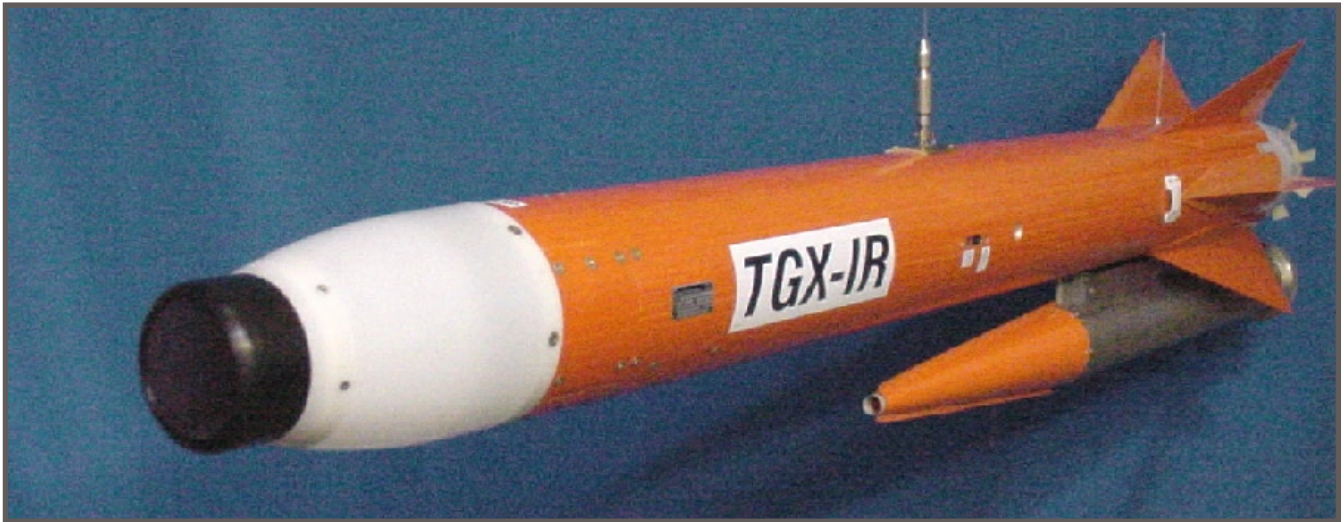

TGX-IR

All Aspect Realistic Infrared Signature Tow Target

Features

- Aft and Beam Infrared Signature Provided by APC-6 Plume Generator (underneath target)
- Forward Infrared provided by FIRE-40 (in nose)
- Power provided by Ram Air Turbine Generator Located (at tail)
- Laptop, Windows based Command and Control System with automatic data file generation.