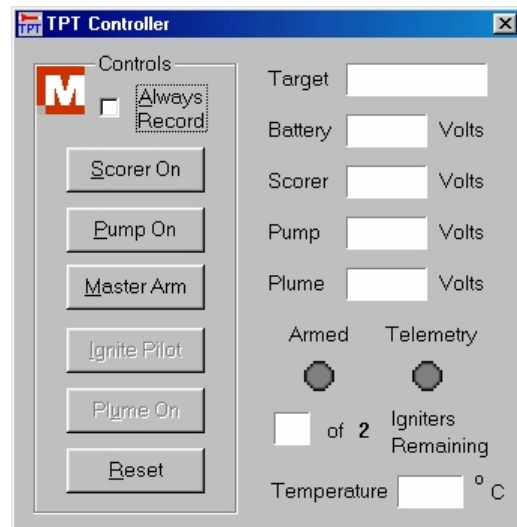

TGX-IR

All Aspect Realistic Infrared Signature Tow Target

Features

- Aft and Beam Infrared Signature Provided by APC-6 Plume Generator (underneath target)
- Forward Infrared provided by FIRE-40 (in nose)
- Power provided by Ram Air Turbine Generator Located (at tail)
- Laptop, Windows based Command and Control System with automatic data file generation.